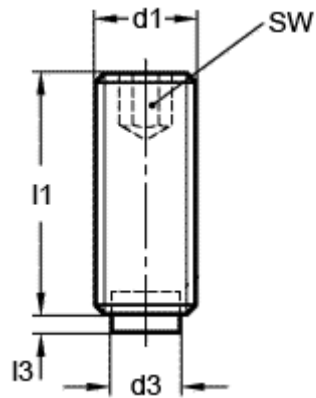

Data Sheet

Article number: 209316401

Description: E+G Grub screw, st. steel
GN 913.5-M8-25-KU

Measures

$d1 = M8$
 $d3 = 5$
 $l1 = 25.0$
 $l3 = 1.6$
 $SW = 4.0$